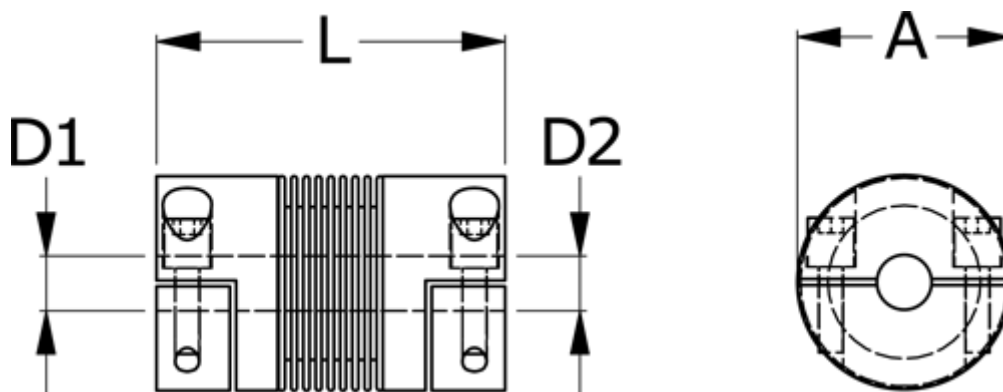

Data Sheet

Article number: 33302H00100310307

Description: Bellow coupling type 2H size10
Length 31 mm, bore 3/7 mm

Measures

A	= 15.5
D1	= 3
D2	= 7
L	= 31
Nom. torque NM (Tkn)	= 1